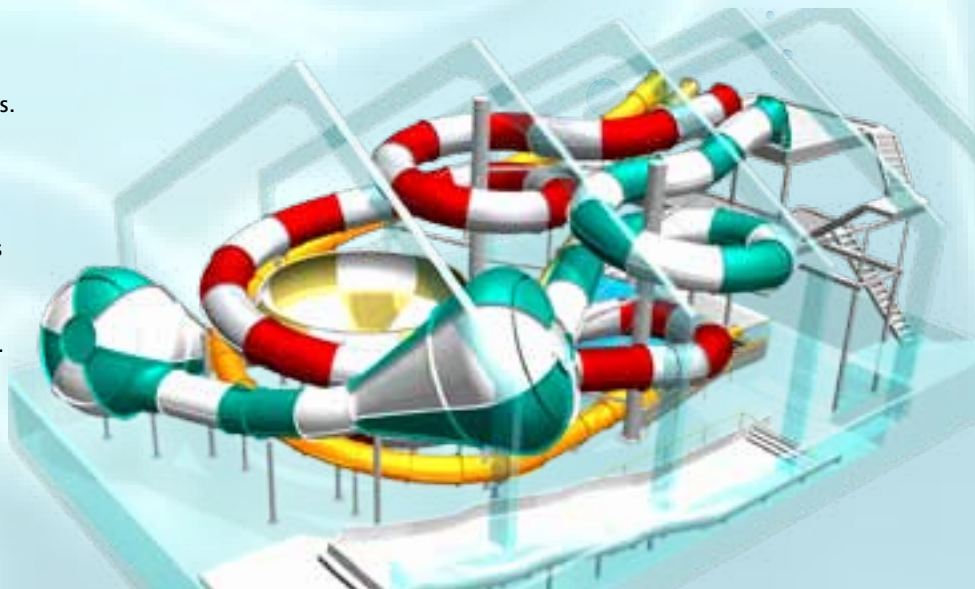

CREATORS OF FUN!

THEME DECORATION

WATER SLIDES

SPRAY PARKS

QUALITY & SERVICE

WATERSLIDES

Boer specialises in the design and development of waterslides. We offer a wide variety of water slides, from simple family slides to complete waterparks with a wide variety of slides. We have straight slides and bent slides; open slides and tubes, and funnels (open or closed) like the Wormhole and Vortex. These are all available in different sizes as a family slide, for speed or accessible by boats, custom made for you!

SPRAY PARKS

We offer a wide variety of water playground that your customers will enjoy greatly! The spraying toys are made for interactive pleasure. We offer spraying toys in fiberglass and stainless steel.

INNOVATION

Boer is an innovative and creative company. This shows as we offer you unique attractions. We recently introduced the 'wormhole' slide for a project in Knokke (Belgium) in which we incorporated new interactive features. As we are constantly searching for innovations we make your attraction unique from others.